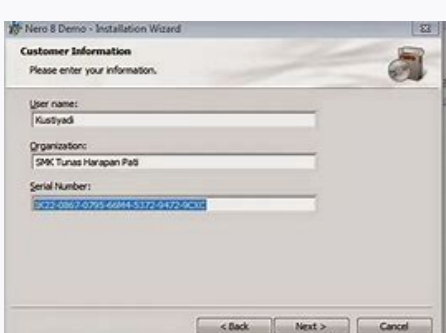

Nero 8 ultra edition serial number

I'm not robot  reCAPTCHA

Next

Windows® 7 SP1 Home Premium, Professional or Ultimate (32/64 bit), Windows® 8 (32/64 bit), with April 2014 Update (32/64 bit) , Windows® 10 (32/64 bit) , Windows® 11 (32/64 bit)2 GHz AMD or Intel® processor1 GB RAM5 GB hard drive space for a typical installation of all components (including templates, content and temporary disk space)Microsoft® DirectX® 9 compliant graphics cardDVD disc drive for installation and playbackCD, DVD, or Blu-ray Disc recordable or rewritable drive for burningWindowsMedia® Player 9 or higherInternet Explorer 11 and higherThird party components such as Microsoft .NET® 5.2, or Microsoft® DirectX® are shipped with the product or downloaded if not included in the packageThe software requires an internet connection to verify license.Ultra HD (4K) Editing requires 64 bit operating systems: Windows® 7 SP1 Home Premium, Professional or Ultimate, Windows® 8, with April 2014 update, Windows® 10DriveSpan App: Android 5.0 and higher, iOS 12.1 and higherNero AirBurn App: Android 5.0 and higher, iOS 12.1 and higherWiFi Transfer App: Android 5.0 and higher, iOS 12.1 and higherNero Streaming Player App and Nero Streaming Player Pro App: Android 5.0 and higher, iOS 12.1 and higherNero TuneItUp 2 App: Android 5.0 and higherWiFi Transfer MAC App: MAC 10.10Streaming highest quality resolution requires IntelHaswell (i7-4770 and above). It is recommended leaving the streaming setting in auto mode. If you experience performance problems with highest quality streaming, just use a lower quality setting.NoteOn 64-bit operating systems, applications will run in 32-bit emulation modeFor the product to function properly, the devices must be correctly installed and recognized by the operating system.It is highly recommended to install the latest WHQL-certified device driversSetting up media access server features requires a computer connected to a local networkSpecial minimum requirementsfor Nero AI Video Upscaling playback and exportWindows 10 64 bit, Windows 11 64 bit operating systems recommendedNvidia GTX 970 or higher and AMD Radeon R9 390 or higher graphics cards are recommended for hardware-accelerated video AI upscaling of HD source filesSpecial minimum requirements for 8K video playback and editingWindows® 10, Windows® 11 64-bit operating systems recommended8G RAM recommendedSpecial minimum requirements for Nero AI Image Upscaler, Nero AI Photo Tagger, and Nero ScoreWindows® 10, Windows® 11 64-bit operating systems required8G RAM recommendedIntel® Core™ and Intel® Xeon® 6th generation or newer processors recommendedSpecial minimum requirements for RAW support in Nero DuplicateManager PhotoWindows® 10, Windows® 11 64-bit operating systems recommendedIntel® Core™ and Intel® Xeon® 6th generation or later processors recommendedSpecial minimum requirements for Ultra HD (4K) playback, editing and encodingWindows® 7 SP1 Home Premium, Professional or Ultimate (64 bit), Windows® 8 (64 bit), Windows® 8.1 withApril 2014 Update (64 bit), Windows® 10 (64 bit), Windows® 11 (64 bit)Intel® Core™ i7-2600K (3.4 GHz) or higher, AMD FX 8320 (3.5 GHz) or higher, 4 GB RAMFor Nvidia Cuda-enabled graphics cards below the 600 series, you should install a driver version prior to version 340.43.For laptops with two integrated mobile graphics cards, we strongly recommend updating the mobile graphics card drivers for your laptop directly from the system manufacturer's website onlySpecial minimum requirements for playback, transcoding and video editing of H.265 / HEVC (High Efficiency Video Coding) filesIntel® Core™ i7-6700 (4 GHz) or higher, at least 8G RAM64 bit Windows® operating system recommendedOptional download and installation of VC 2015 Redistributable x.64. For enhanced software decoding: decoding of 8-bit HEVC source files with Intel HD 515 or later graphics cards and Nvidia GTX 960TIHardware-accelerated decoding of 10-bit HEVC source files with Intel HD 620 or later graphics cards and Nvidia GTX 1060 graphics cards or laterSpecial minimum requirements for video editing and creationOHCI-compatible FireWire® controller (IEEE® 1394) for DV or HDV™ recordingTV tuner or video capture card for analog and digital video recordingUp to 50 GB of free hard disk space for disk images and temporary filesTo support NVIDIA® CUDA™, AMD App Acceleration or Intel® Quick Sync Video, a compatible graphics card with at least 256 MB of video memory is required.In order to load Microsoft PowerPoint files into Nero Video projects, Microsoft PowerPoint must be installed. Supported versions: Microsoft Office 2003, Microsoft Office 2007, Microsoft Office 2010, Microsoft Office 2013Requirements for OneDrive On-Demand in Nero MediaHomeOneDrive Files On-Demand requires Windows 10 Fall Creators Update (version 16299.15 or later) and OneDrive build 17.3.7064.1005 or laterSpecial minimum requirements for LightScribe and LabelFlash™ LightScribe compatible recorder and corresponding mediaLightScribe host software must be installedLabelFlash™ compatible recorder and corresponding mediaSpecial minimum requirements for Nero AI Photo TaggerWindows® 10 64-bit operating system recommendedIntel® Core™ 6th to 10th generation and Intel® Xeon® processors recommendedSpecial minimum requirements for HDR playbackWindows® 10, Windows® 11 operating systemsHardware accelerated decoding of HDR playback with Intel graphics cards HD 620 or later and Nvidia graphics cards GTX 1060 or later Supported media for burningCD-RCDD-RWDDVD±RWDVD±RWDVD-RAMDVD±R DLBD-RBD-REBD-R DLBD-RE DLBD-R TL (BDXL)BD-RE TL (BDXL)BD-R QL (BDXL)BD-RE QL (BDXL)Supported disc formatsData CD (ISO, UDF, ISO/UDF)Data DVD (ISO, UDF, ISO/UDF)Blu-ray data disc (ISO, UDF)SecurDisc CD/DVD/Blu-ray DiscNero DiscSpan (UDF)Audio CDMixed Mode CDCD EXTRA Nero Image (NRG)CUE-Image - Import onlyISO ImageVideo CDSuper Video CDDVD VideoDVD VR - Import onlyDVD-VFR - Import onlyDVD-VR - Import onlyAVCHD™ videoBDMV video - (Import only, Create and Burn)BD-VAV - Import onlySupported audio formats and codecsAdvanced Audio Coding elementary stream (AAC) – kein KopierenMPEG High-Definition AAC (HD-AAC)Moving Picture Experts Group Audio Layer 3 (MP3 / mp3PRO / mp3HD)MPEG-4 Audio (MP4, M4A)MPEG Audio (MP2, MP2A, MPA, MPA2, M2A)Audio Interchange File Format (AIFF, AIF)Compact Disc Digital Audio (CDA) - not encodingOgg Vorbis (OGG, OGM, OGA)PCM WAV file, ADPCM Wav file (WAV, WAVE)Windows Media™ Audio (WMA)Free Lossless Audio Codec (FLAC)Monkey's audio (APE)Matroska audio (MKA)Supported video formats and codecsAdvanced Streaming Format (ASF)Audio Video Interleave (AVI, NVAVI)Digital Video (DV, DVSD)QuickTime® Movie (MOV)DVD Video Object (VOB)MPEG Video (MPG, MPEG, MPE, M1V, M2P, M2V, MOD, MP2V)MPEG-2 Transport Stream Files (M2TS, M2T, MTS, TS, TOD, TRP)MPEG-4 Video (MP4, DIVX)MPEG-4 AVC/H264Windows Media™ Video (WMV)Flash Video (FLV)Matroska Video (MKV)Video CD Movie (DAT)AVC Blu-ray Disc Video Format (BSF)Third Generation Partnership Project Movie (3GP)DVD Movie Info (IFO)Motion JPEG Video (MJPEG)MicroMV Video (MMV)Supported Image FormatsBitmap (BMP)Device Independent Bitmap (DIB)Graphics Interchange Format (GIF)Icon Image File (ICO)JPEG File Interchange Format (JFIF)Joint Photographic Expert Group (JPEG, JPG, JPEG)Picture Exchange (PCX)Portable Network Graphics (PNG)Portable Pixel Map (PPM)Targa Image File (TGA)Tagged Image File Format (TIFF, TIF)Windows Metafile Format (WMF)Portable Bitmap (PBM)Supported formats for playlistsMoving Picture Experts Group Audio Layer 3 Uniform Resource Locator/MP3 URL (M3U)Moving Picture Experts Group Audio Layer 3 Uniform Resource Locator/MP3 URL UTF-8 (M3U8)Playlists File Format (PLS)Windows Media Player Playlists iTunes PlaylistsNero Recode - Supported Devices and FormatsDVD Video (PAL - 25 fps)DVD Video (NTSC - 29.97 fps)Blu-Ray Disc/AVCHD (PAL - 25 fps)Blu-Ray Disc/AVCHD (NTSC - 29.97 fps)Supported device profiles (tablets)Acer Predator 8 Apple iPad Apple iPad with Retina DisplayApple iPad MiniApple iPad iNexus 7Nexus 9Nexus 10Samsung Galaxy Tab 2Samsung Galaxy Tab 3Samsung Galaxy Tab 4Samsung Galaxy Tab SSamsung Galaxy Tab S2Samsung Galaxy Tab S3Sony Xperia Z2 Tablet compactSony Xperai Z4 Tablet LTEMicrosoft Surface Book 2Microsoft Surface 2Microsoft Surface 3Microsoft Surface Pro 4Windows 8 TabletWindows 8 Pro TabletAsus ZenPad 3SAsus ZenPad Z8Supported device profiles (mobile phones)Apple iPhone 3G(S)Apple iPhone 4(S)Apple iPhone 5Apple iPhone 6(S)Apple iPhone 6(S) PlusApple iPhone 7Apple iPhone 7 PlusApple iPhone SEApple iPhone 8Apple iPhone 8 PlusApple iPhone XGoogle PixelGoogle Pixel XLGoogle Pixel 2Google Pixel 2 XLHTC DroidHTC Desire 816HTC Desire 826HTC One M8HTC One M9HTC 10HTC U12 Huawei Ascend G6Huawei Ascend P6Huawei Ascend G7Huawei Ascend P7Huawei Ascend P8Huawei Ascend P9Huawei Ascend P10Huawei Ascend P10 PlusHuawei Honor 6XHuawei Ascend Mate 7Huawei Ascend Mate 8Huawei Ascend Mate SHuawei Ascend Mate 9Huawei Ascend Mate 9 ProHuawei Mate 10/10 ProHuawei Mate RSHuawei P20/P20 ProLG G Pro 2LG G3LG G4LG G5LG G6/G6 LG G7LG V20LG V30/V30SMoto G6Moto XMoto X 1Motorola Moto Z Force DroidNexus 4Nexus 5Nexus 5XNexus 6Nexus 6PNokia 5.1Nokia 6Nokia 6.1Nokia 7 PlusNokia 8Nokia 8 SiroccoOnePlus 3TOnePlus 5/5TOnePlus 6Samsung Galaxy S IIISamsung Galaxy S IISamsung Galaxy S4Samsung Galaxy S5Samsung Galaxy S6Samsung Galaxy S7Samsung Galaxy S7 EdgeSamsung Galaxy S8Samsung Galaxy S9/S9 Samsung Galaxy Note (2/3)Samsung Galaxy Note 4Samsung Galaxy Note 5Samsung Galaxy Note 8Samsung Galaxy Note 9Sony Xperia M2Sony Xperia XSONY Xperia Z2Sony Xperia Z3Sony Xperia Z4Sony Xperia Z5Sony Xperia XZ PremiumSony Xperia XZ2ZTE Grand Memo 2ZTE Axon 7Android PhoneWindows 8 PhoneWindows 10 PhoneSupported game consolesPlaystation 3Playstation 4Playstation PortablePlaystation VitaXbox 360Xbox OneTVSupported iPod devicesApple iPod classicApple iPod touch 2G/3GApple iPod touch 4GApple iPod touch 5GSupported file/container import formats*Video3gp, asf, avi, divx, f4a, f4b, f4v, f4v, flv, m2ts, m2t, mts, ts, mkv, mov, mp4, mpe, mpg, mpeg, vob, m4v, tod, trp, wmv, mod, mpv2, nd, navi, ogm, dv, ogv, ogg, mmv, dat, ifo, m1v, m2p, m2t, m2v, mmv AudioMp3, wav, wave, wma, flac, aiff, aif, amr, m4a, ape, oga, mp2, mka, ogg, mp4, mpeSupported file/container export formats*Video3gp, avi, flv, mkv, mpeg-2m mpeg-4, wmvAudioAiff, ape, flac, hd-aac, mp3, mp3-hd, mpeg-4, ogg vorbis, wave, wma*Note: In rare cases, errors may occur when processing files with the specified formats due to codecs, bitrates, or frame rates used